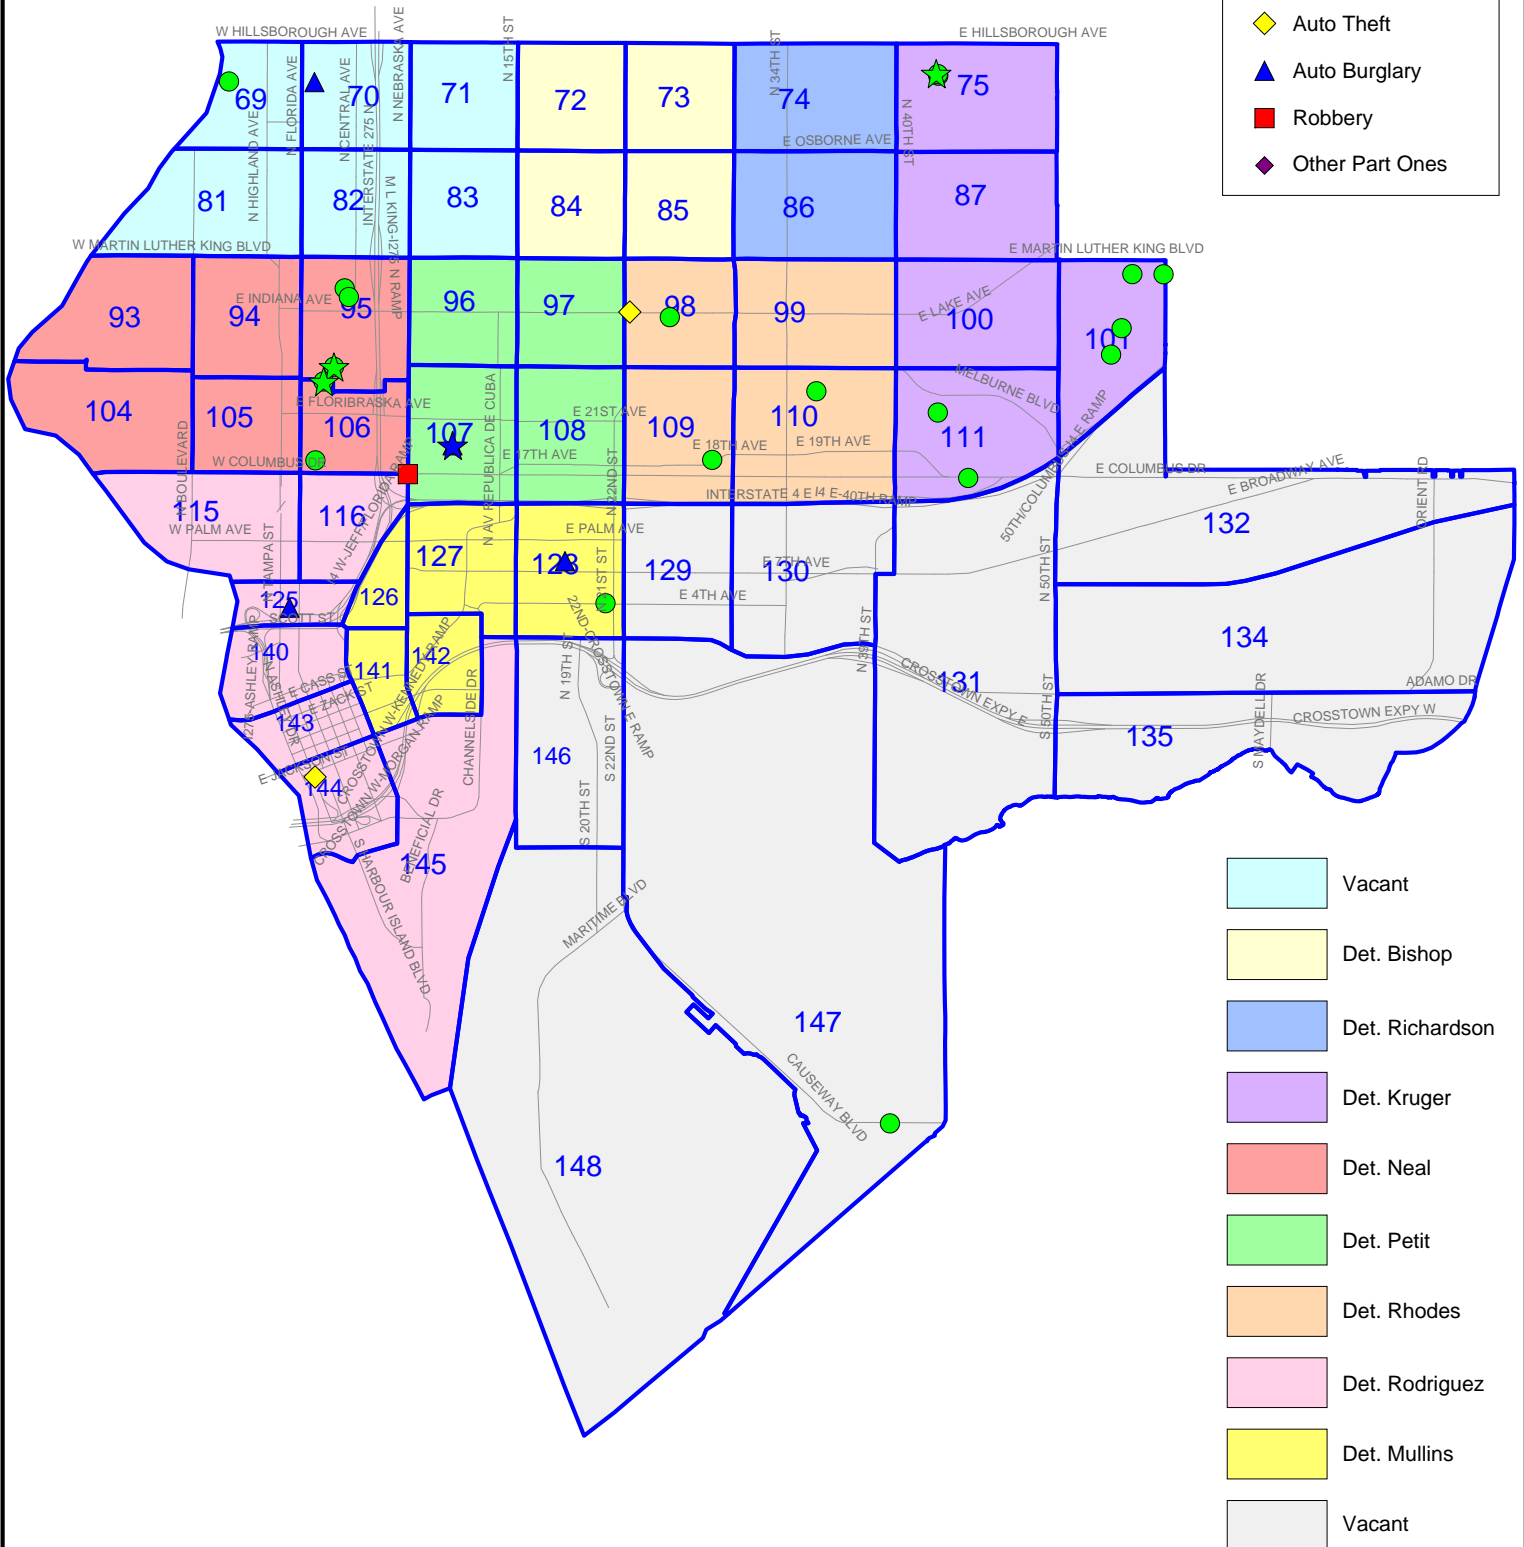

Tampa Police Department

Big 4 Offenses

August 31 to September 6, 2010

- ★ Auto Burglary Arrest
- ★ Burglary Arrest
- Burglary
- Auto Theft
- ▲ Auto Burglary
- Robbery
- Other Part Ones