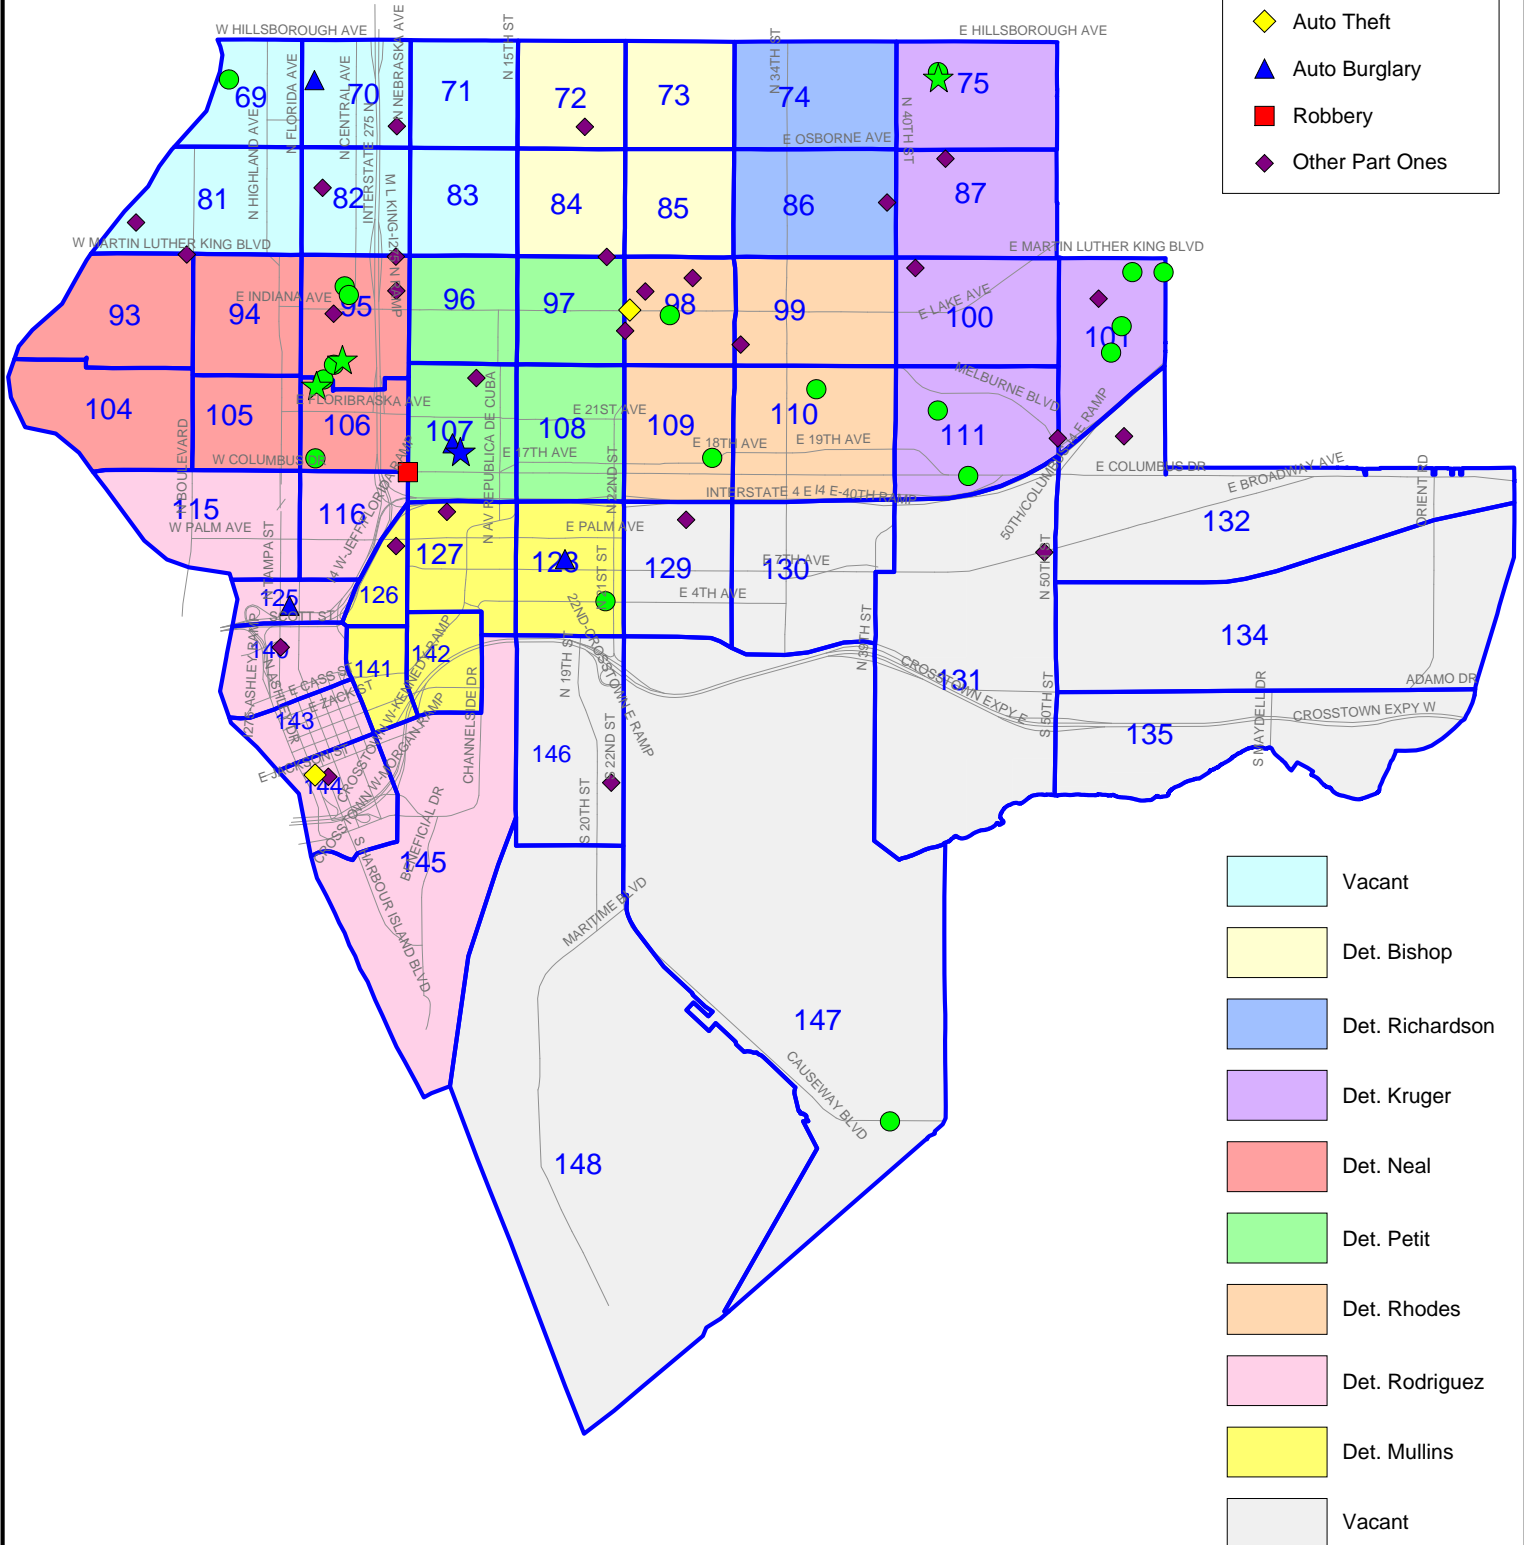

Tampa Police Department

D3 Part I Offenses

August 31 to September 6, 2010

- ★ Auto Burglary Arrest
- ★ Burglary Arrest
- Burglary
- Auto Theft
- ▲ Auto Burglary
- Robbery
- Other Part Ones